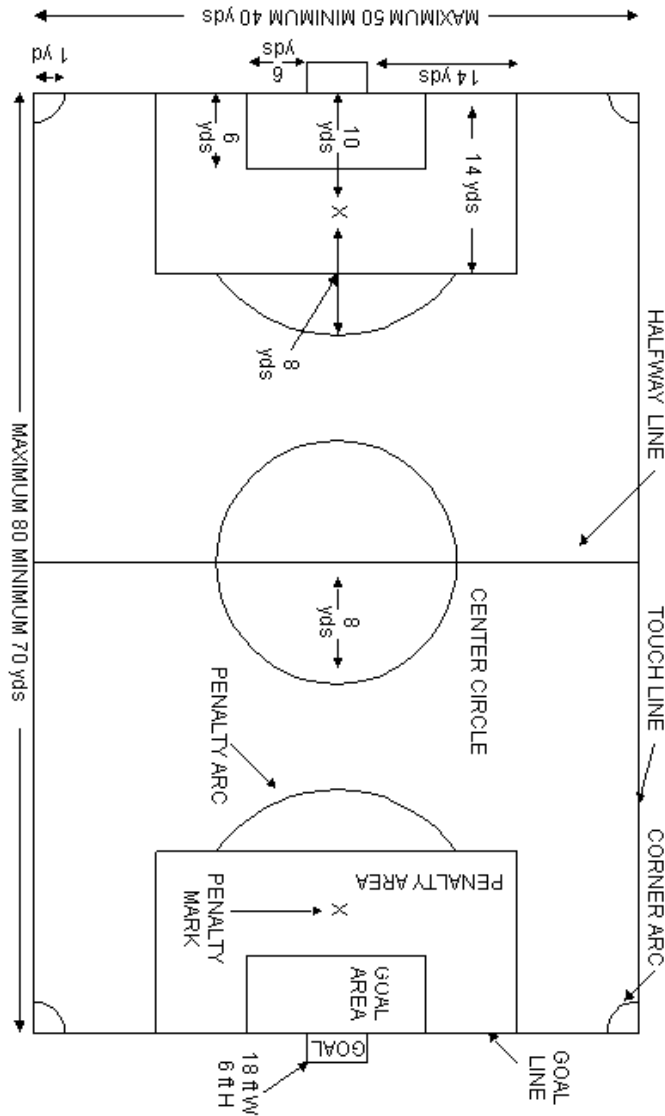

## U11 to U12 Field Dimensions

- Length: Min. 75 yards Max 85 yards
- Width: Min 50 yards Max 60 yards
- Penalty Area: 14 yards from each goal post and 14 yards into the field of play
- Corner Arcs: 1 yard
- Center Circle: 8 yard radius
- Goal Boxes: 6 yards from each goal post and 6 yards into the field of play
- Penalty Spot: 10 yards from the goal line
- Penalty Arc: 8 yard radius
- Goals: 18.5 feet wide and 6-6.5 feet high